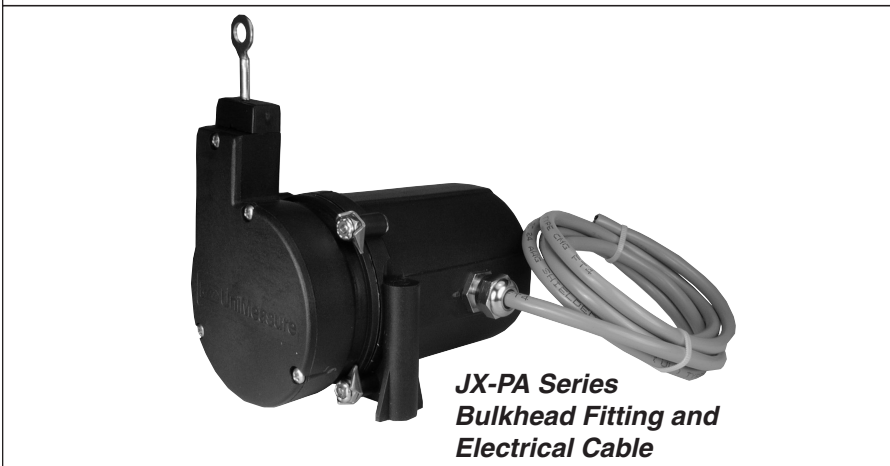

JX Series

COMPACT, ENVIRONMENTALLY SEALED

Featuring:

- Low Cost
- NEMA 4 (IP-65) Capable
- Thermoplastic Housing
- Analog or Digital Output
- Connector/Cable Connection
- Integral Dust Wiper
- Compact Size
- 80" (2000 mm) Max. Range
- 13 Measurement Ranges

*JX Series
Ranges to 50" (1250 mm)*

*JX Series
Ranges to 80" (2000 mm)*

*JX-PA Series
Housing Mounted
Connector with
Mating Connector*

*JX Series
Mounting Bolt Location*

*JX-PA Series
Bulkhead Fitting and
Electrical Cable*

*JX-EP Series
With Electrical Cable
and Cable to Cable
Connector Set*