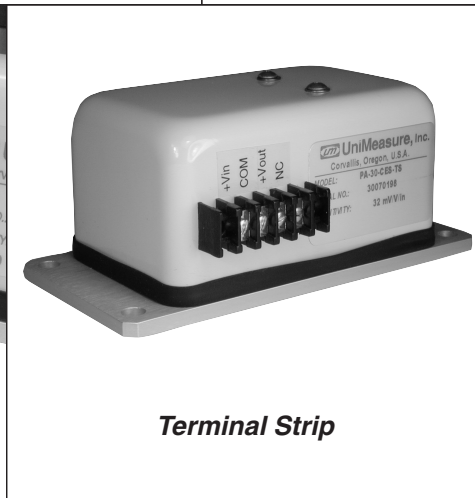

Standard Series

INDOOR INDUSTRIAL APPLICATIONS

Featuring:

- Voltage, Current & Digital Outputs
- Rugged Metal Construction
- Position and/or Velocity Signal
- Adjustable Zero and Span
- High Acceleration Capability
- Industrial Connector
- 80" (2000 mm) Max. Range
- 13 Measurement Ranges

Standard Series

Adjustable Zero and Span on Selected Models

Side Wire Rope Exit

Connector with Mating Connector

Terminal Strip

*Connector with Mating Connector
and Electrical Cable*