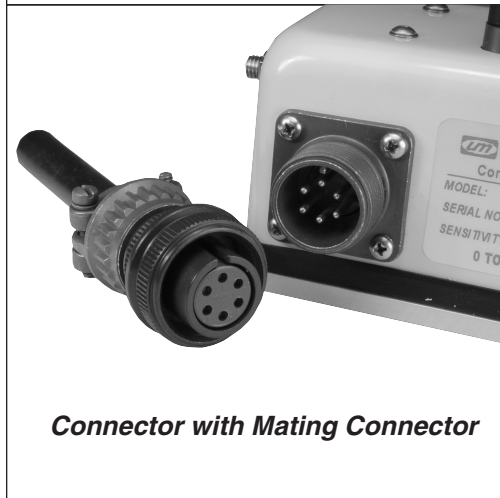

Standard Series

INDOOR INDUSTRIAL APPLICATIONS

Featuring:

- Voltage, Current & Digital Outputs
- Rugged Metal Construction
- Position and/or Velocity Signal
- Adjustable Zero and Span
- High Acceleration Capability
- Industrial Connector
- 80" (2000 mm) Max. Range
- 13 Measurement Ranges

Standard Series

Adjustable Zero and Span on Selected Models

Side Wire Rope Exit

Connector with Mating Connector

Terminal Strip

*Connector with Mating Connector
and Electrical Cable*